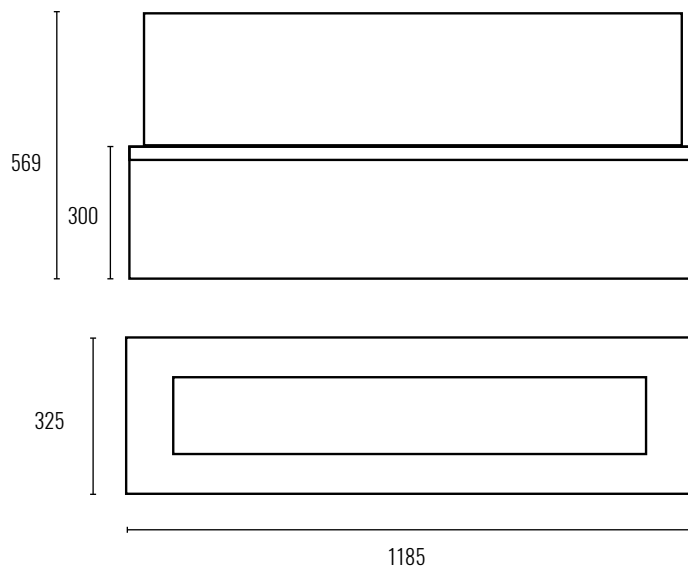

Rated output (kW)	17.5	Weight (kg)	48
Heating power range (kW)	10.5 - 17.5	Type of fuel	propane-butane gas

02 | **Patio**
GAS HEATER

PATIO is a stylish gas heater which provides heat and light wherever we want to create a unique and cozy atmosphere. Its unique feature is fire visible on four sides. Thanks to this, it is the one and only gas or terrace garden lamp.